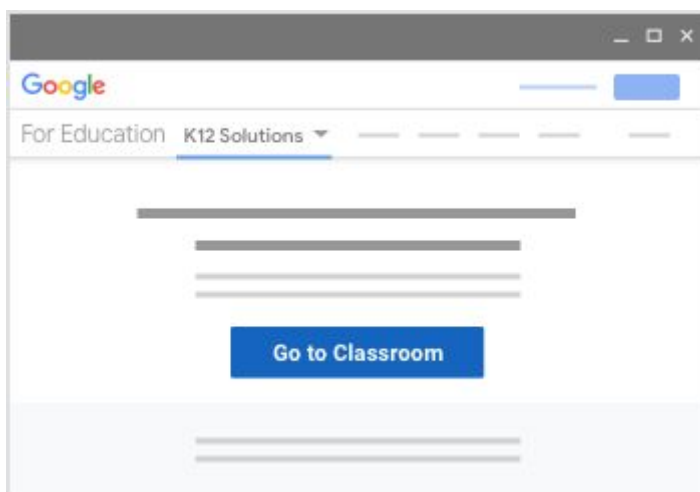

How do I sign into Google Classroom?

You can sign in to your Google Classroom like this:

- School account—this account is set up by Bovington. It looks like *studentXXXXX@bovington-aspirations.org*.
- If you don't know your Google school account details, ask your teacher or Mr Grattidge.
- You must have an active internet connection to sign in. If you already know how to sign in to Classroom, go to classroom.google.com. Or, follow the detailed steps below.
- Go to classroom.google.com and click Go to Classroom.