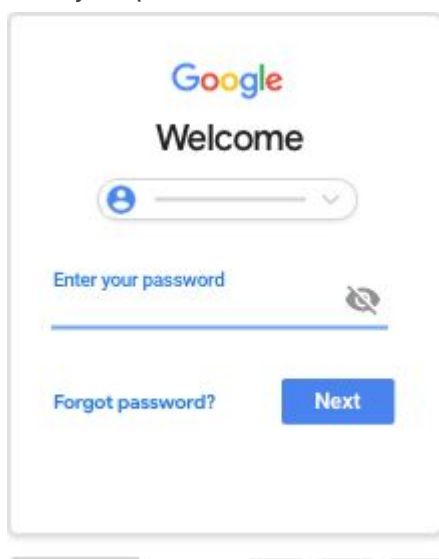

- Enter the email address for your Classroom account and click Next.
- Enter your password and click Next.